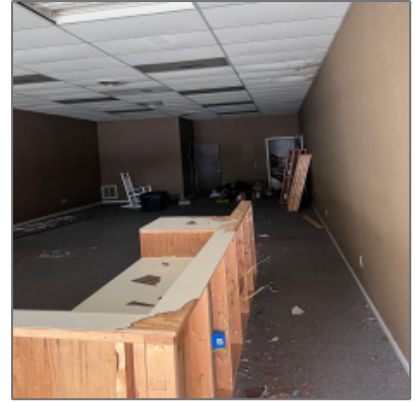

501 REED ST

1,000 Sqft - 501 REED ST, MOBERLY, Missouri
65270

Basic [Details](#)

Property Type:	Commercial
Listing Type:	For Sale
Listing ID:	417378
Price:	\$19,000
Square Footage:	1,000 Sqft
Lot Area:	1,380 Sqft