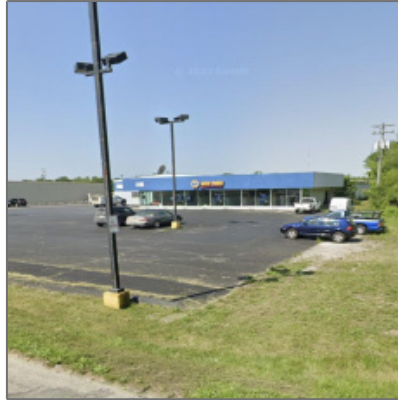

1915 BLUFF ST

20,000 Sqft - 1915 BLUFF ST, FULTON, Missouri
65251

Basic [Details](#)

Property Type: **Commercial Rental**

Listing Type: **For Lease**

Listing ID: **416811**

Square Footage: **20,000 Sqft**

Address [Map](#)

Country: **US**

State: **MO**

County: **Callaway**

City: **FULTON**

Zipcode: **65251**

Street: **BLUFF**

Street Number: **1915**

Longitude: **W92° 3' 18.6"**