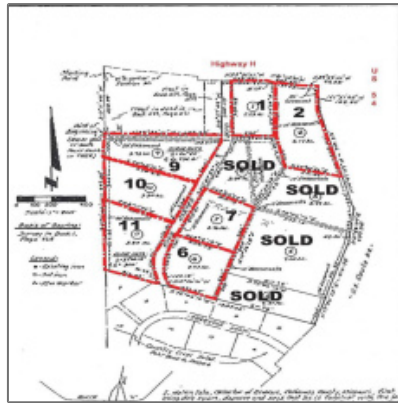

LOT 2 KING CARTER SUBDIVISION

- LOT 2 KING CARTER SUBDIVISION, FULTON, Missouri 65251

Basic Details

Property Type:	Commercial
Listing Type:	For Sale
Listing ID:	415782
Price:	\$54,900

Address Map

Country:	US
State:	MO
County:	Callaway
City:	FULTON
Zipcode:	65251
Street:	KING CARTER SUBDIVISION
Street Number:	LOT 2
Longitude:	W92° 0' 59.2"
Latitude:	N38° 49' 11.3"