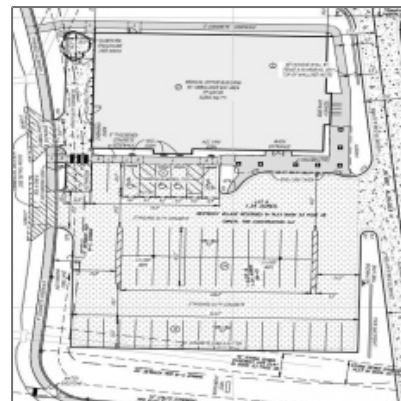

# 4421 SMITH DR

10,560 Sqft - 4421 SMITH DR, COLUMBIA,  
Missouri 65203

## Basic [Details](#)

Property Type: **Commercial Rental**

Listing Type: **For Lease**

Listing ID: **414032**

Square Footage: **10,560 Sqft**

## Address [Map](#)

Country: **US**

State: **MO**

County: **Boone**

City: **COLUMBIA**

Zipcode: **65203**

Street: **SMITH**

Street Number: **4421**