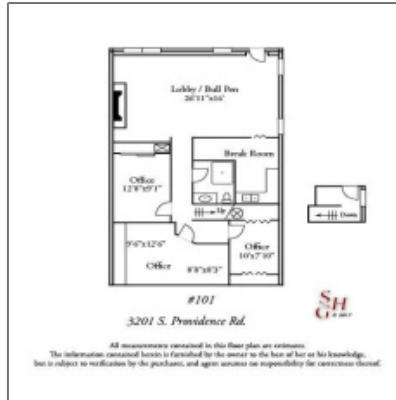

3201 PROVIDENCE RD

1,260 Sqft - 3201 PROVIDENCE RD, COLUMBIA,
Missouri 65203

Basic Details

Property Type:	Commercial Rental
Listing Type:	For Lease
Listing ID:	413085
Square Footage:	1,260 Sqft

Address Map

Country:	US
State:	MO
County:	Boone
City:	COLUMBIA
Zipcode:	65203
Street:	PROVIDENCE
Street Number:	3201
Longitude:	W93° 39' 51.4"
Latitude:	N38° 54' 55.8"

Agent Info

Landon Albertson Broker
☎ (573) 881-3333
✉ landon@landonalbertson.com