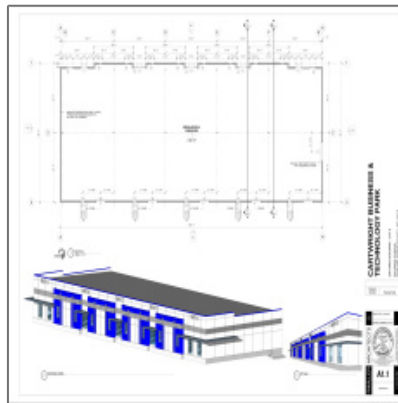

22,500 Sqft - ASHLAND, Missouri 65201

Basic [Details](#)

Property Type:	Commercial
Listing Type:	For Sale
Listing ID:	380634
Price:	\$3,200,000
Square Footage:	22,500 Sqft

Address [Map](#)

Country:	US
State:	MO
County:	Boone
City:	ASHLAND
Zipcode:	65201
Longitude:	W93° 44' 34.3"
Latitude:	N38° 46' 28.1"